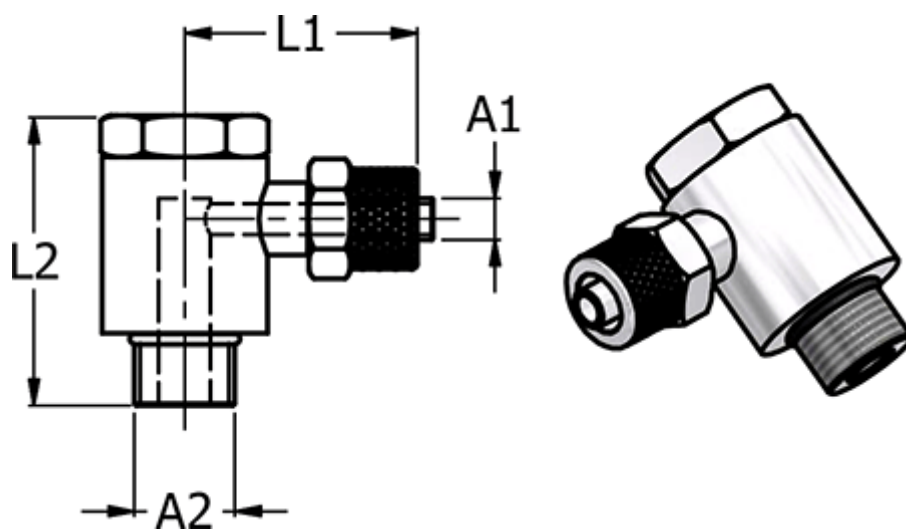

Article number: 586136055

Description: Push-on fitting 13.605-5, metal M5/Ø5/3
Banjovinkel

Measures

==	NV	= 8
==	Thread A2	= M5
==		
==		
==		

Hose diameter A1 = 5/3

L1 = 20.5

L2 = 18.0